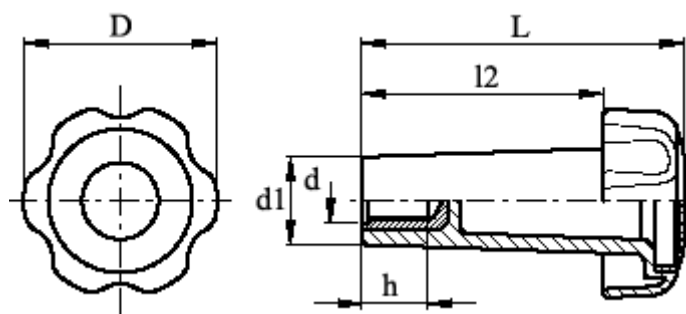

Data Sheet

Article number: 2302182222

Description: E+G Lobe knob
VTL.50/80 B-M10

Measures

D	= 50
d1	= 22.5
d 6H	= M10
h	= 17
L	= 82
l2	= 62